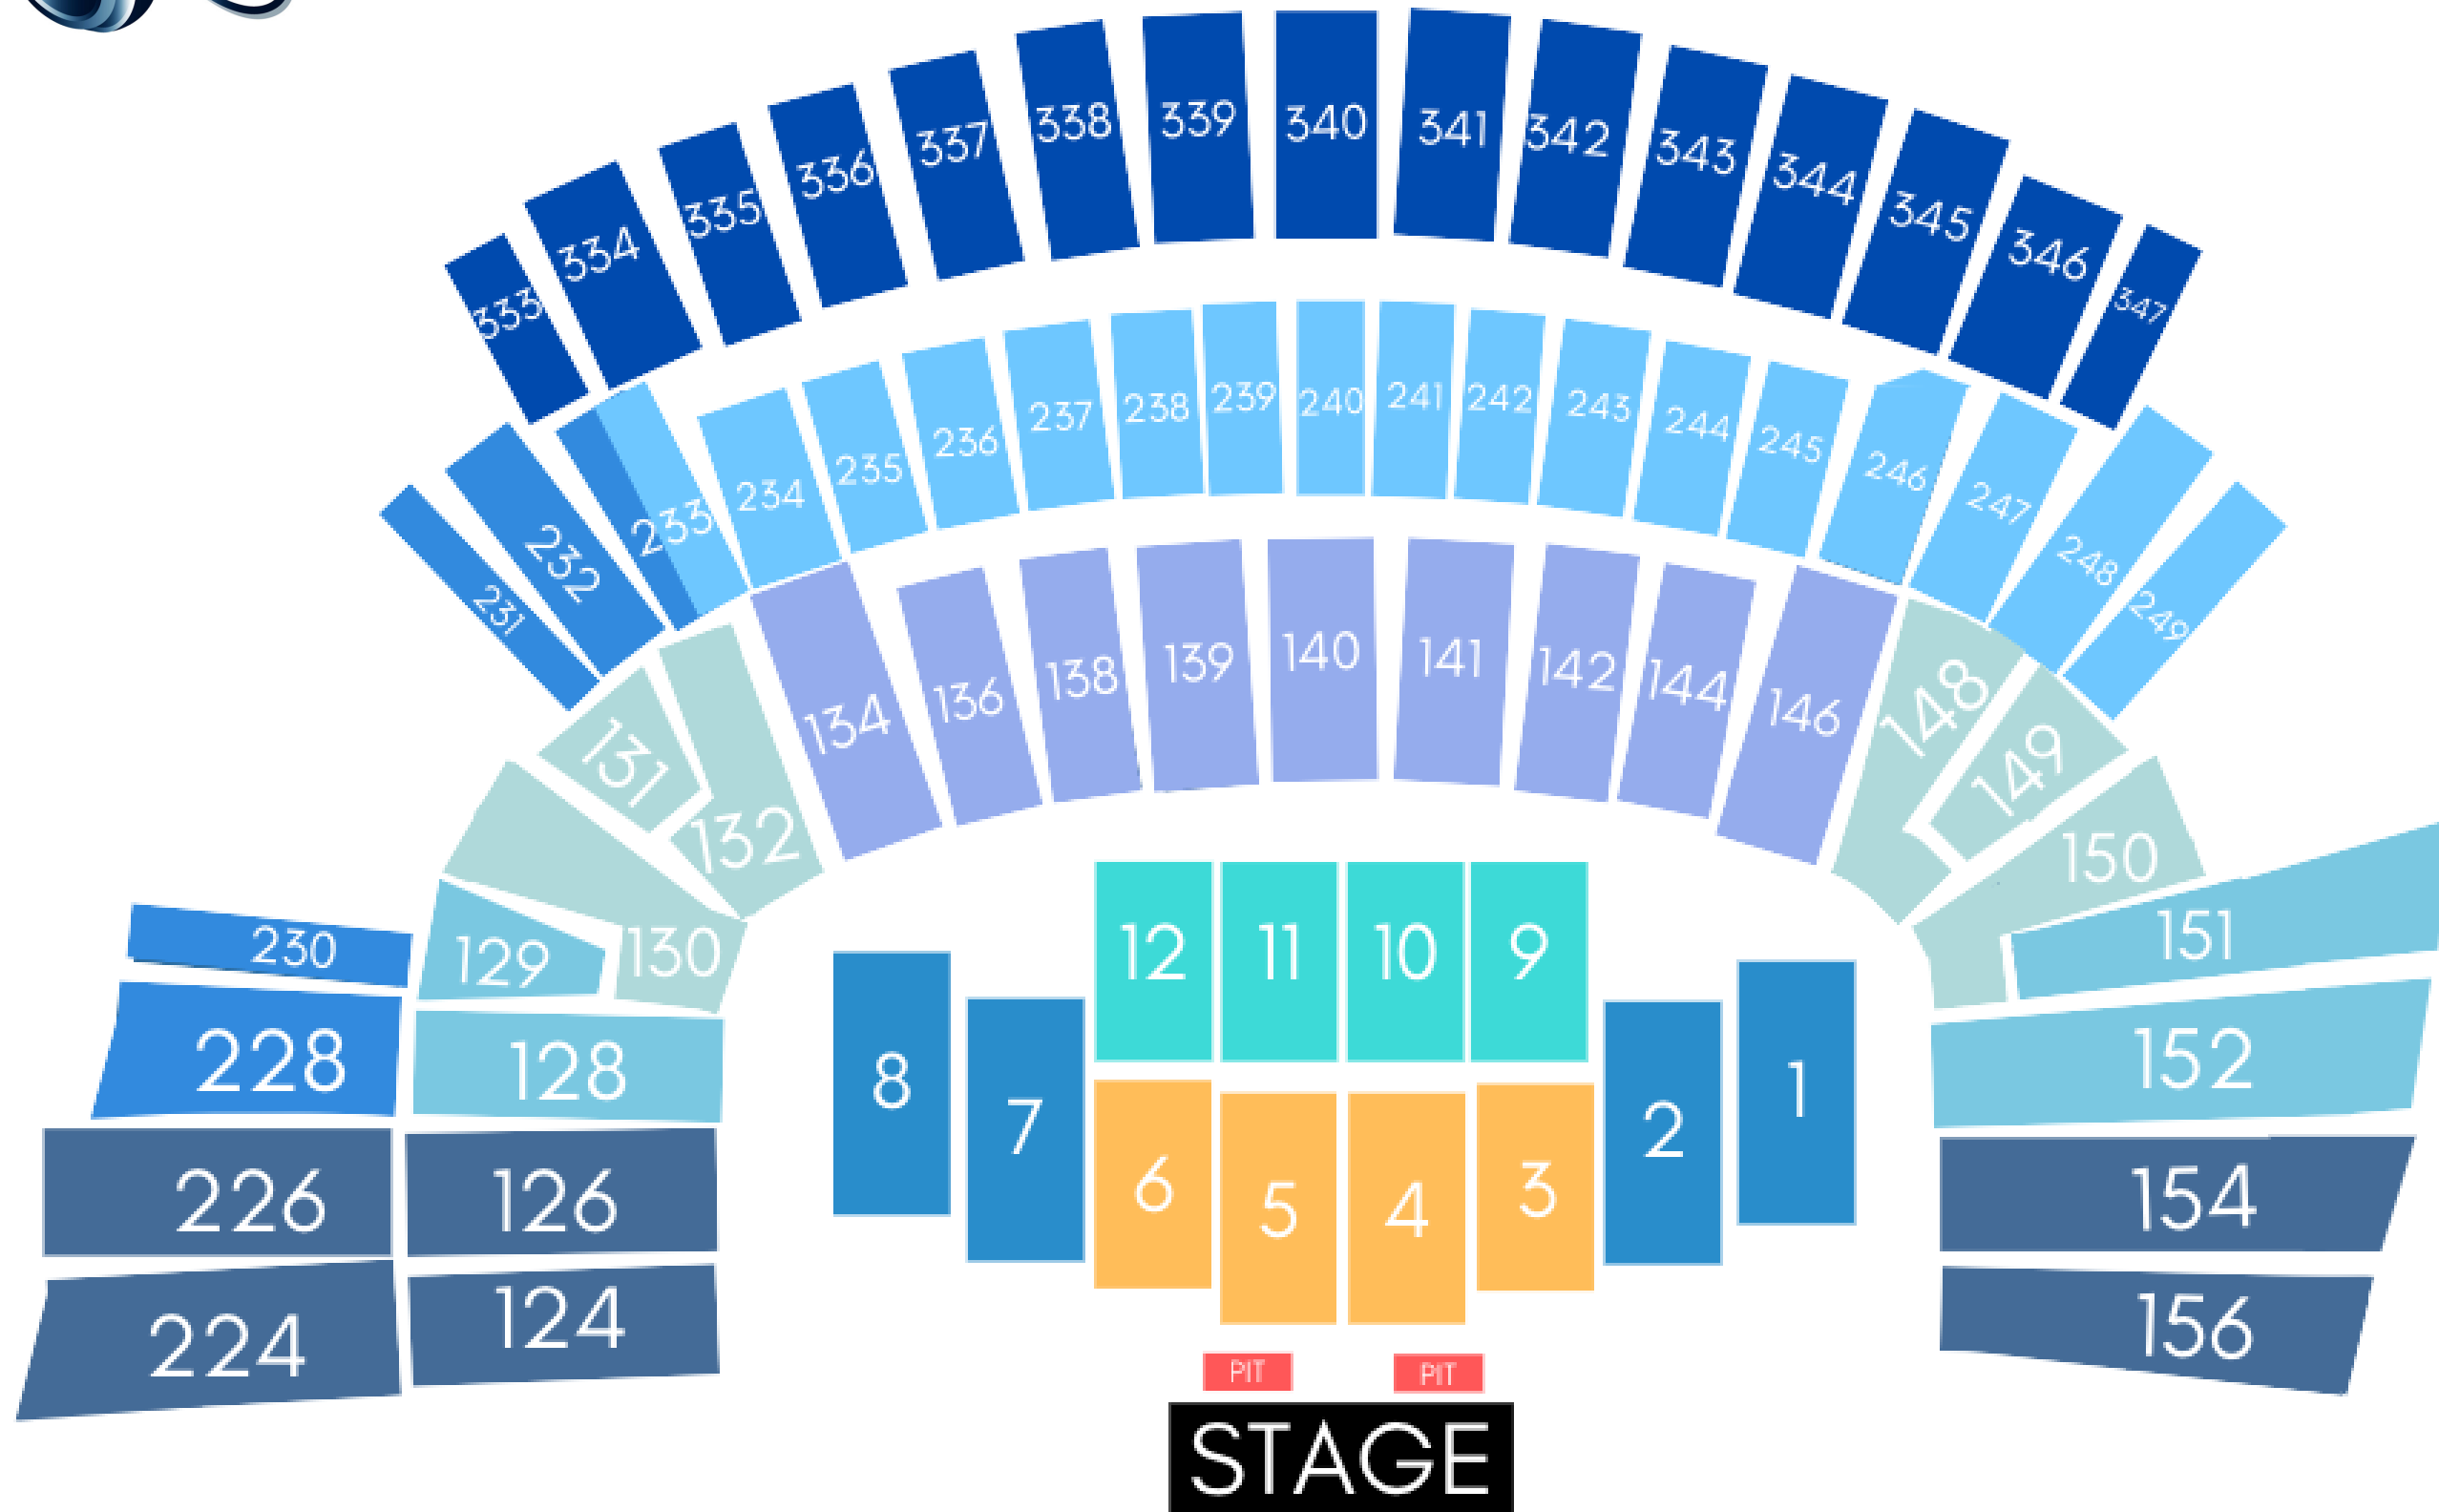

## FIELD SEATS

- PIT SEATS (\$600)
- GOLD CIRCLE- 3, 4, 5, 6 (\$175+)
- CENTER FIELD- 9, 10, 11, 12 (\$125+)
- SIDE FIELD- 1, 2, 7, 8 (\$110+)

## 300 LEVEL SEATS

- 300 LEVEL (\$65-\$75)

### FIELD SEATS

GOLD CIRCLE- 3, 4, 5, 6 (\$175+)

CENTER FIELD- 9, 10, 11, 12 (\$125+)

SIDE FIELD- 1, 2, 7, 8 (\$110+)

### 300 LEVEL SEATS

300 LEVEL: 333-347 (\$65+)